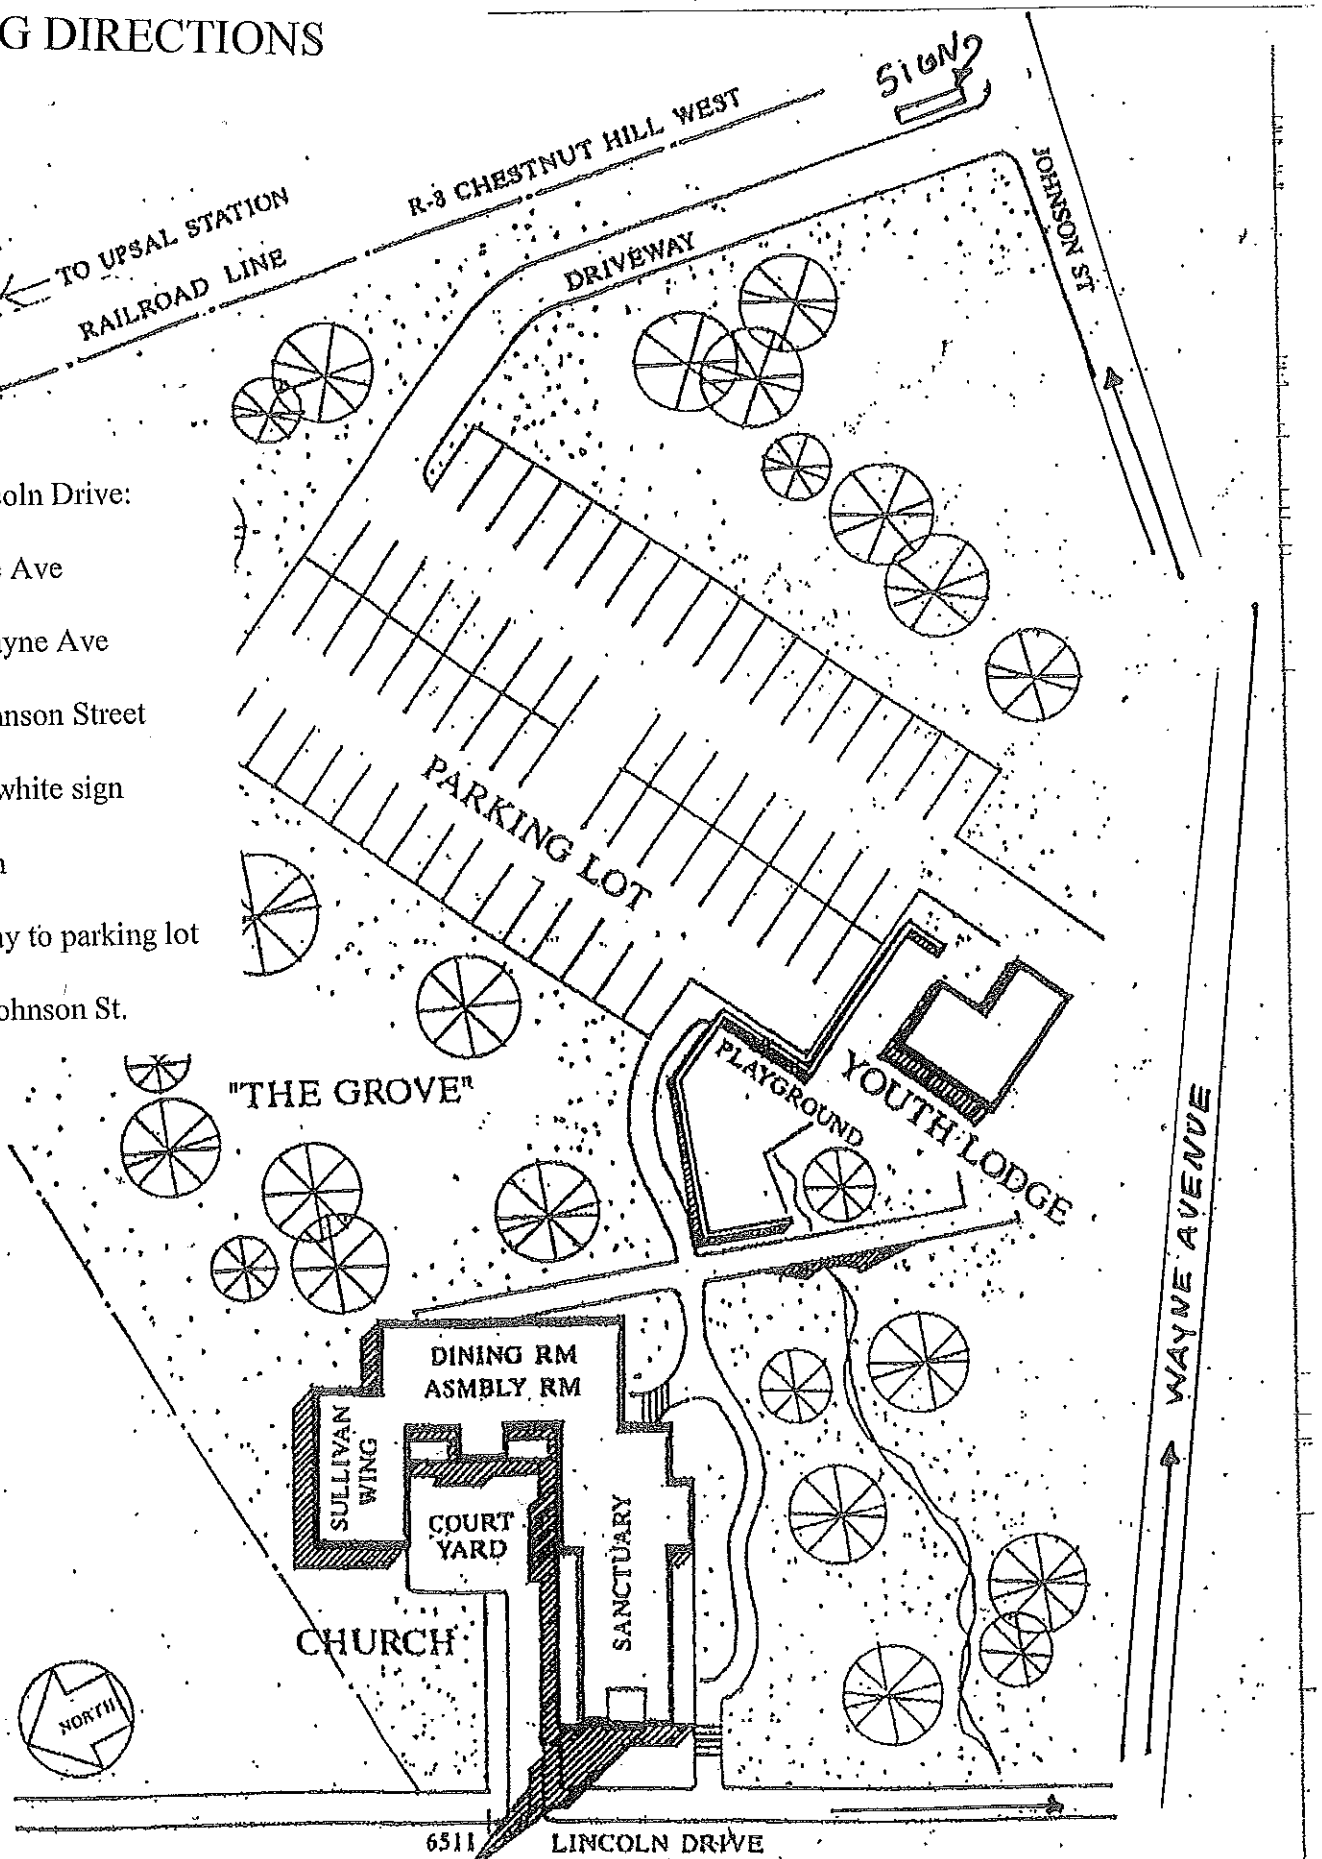

# PARKING DIRECTIONS

- From 6511 Lincoln Drive:
- South to Wayne Ave
- Turn left on Wayne Ave
- Turn left on Johnson Street
- Look for large white sign
- Turn left at sign
- Follow driveway to parking lot
- GPS: 361 W. Johnson St.